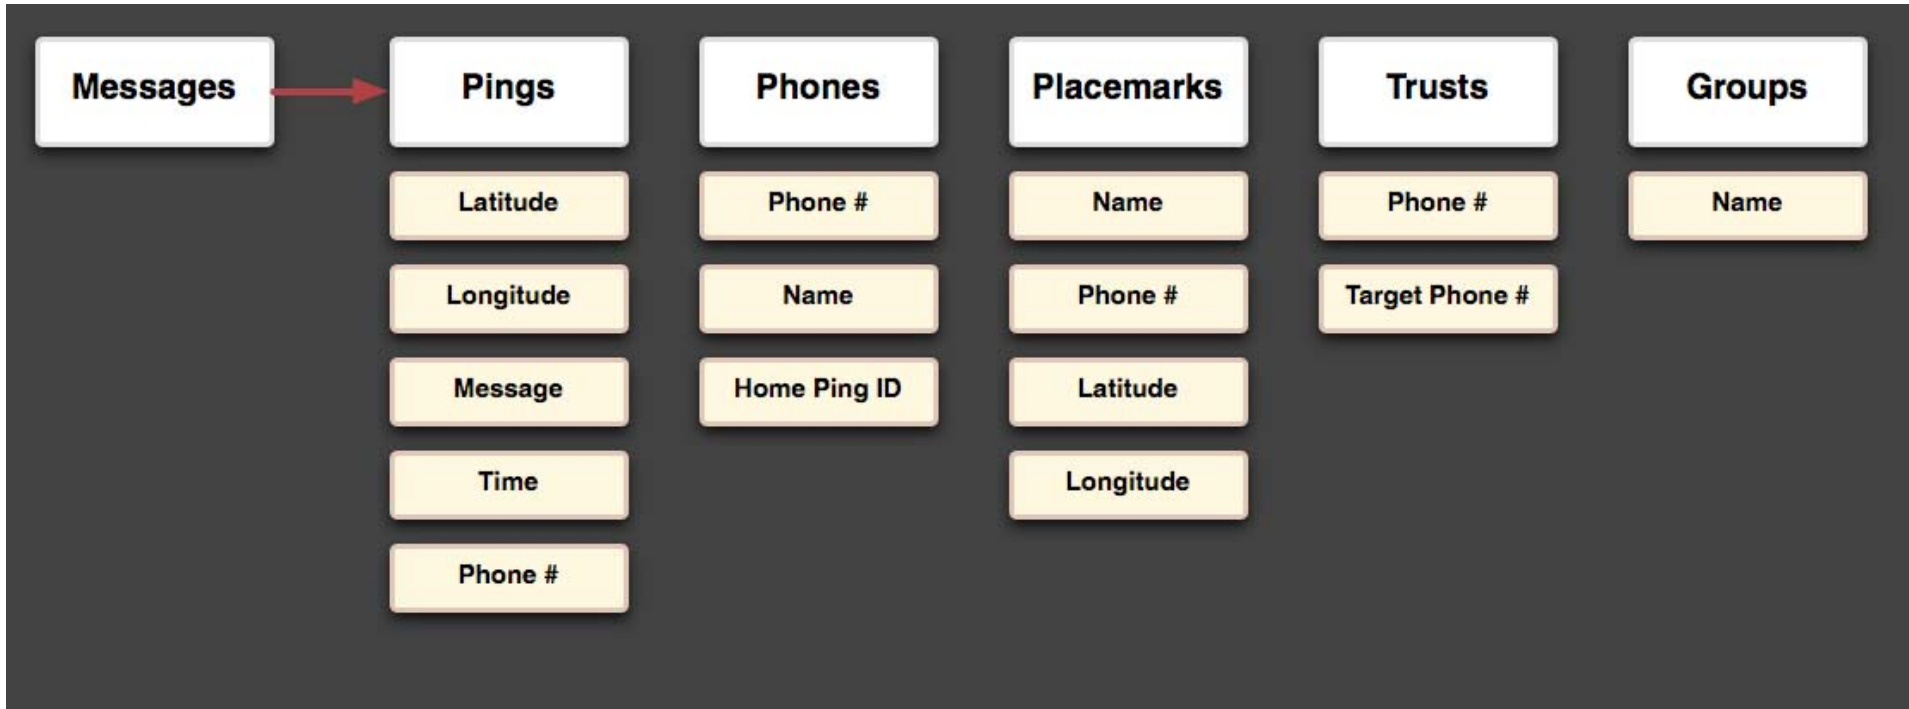

# nextmap

System Architecture Milestone

central square Cambridge mass  
7 landsdowne st Cambridge ma  
70 mass ave Cambridge ma  
there's a parade here

police barrier?

lots of bikers!

Image by MIT OpenCourseWare, substituted for a Google Maps image.

**Messages**

**Pings**

Latitude

Longitude

Message

Time

Phone #

pH

...

...

...

**Phones**

Phone #

Name

**Placemarks**

Name

Multiple-Choice Input

Yes/No Answers

Our interface will include input validation, to ensure accuracy and ease of use.

Overview of Sites

Collecting data for a site

MIT OpenCourseWare  
<http://ocw.mit.edu>

MAS.965 / 6.976 / ES.S06 NextLab I: Designing Mobile Technologies for the Next Billion Users  
Fall 2008