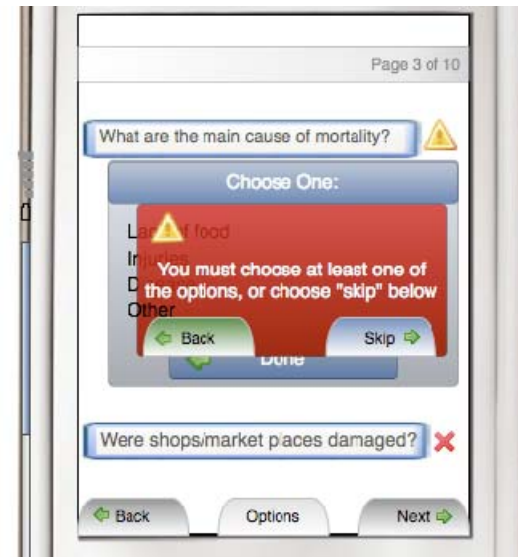

## Categories of Questions Required (50 Questions Total)

- General Information
- Affected Area (Geographic Information)
- Demographic Damage
- Health / Infrastructure / Shelter
- Water / Food / Sanitation
- Response from Others / Protection

Multiple-Choice Input

Yes/No Answers

Our interface will include input validation, to ensure accuracy and ease of use.

Overview of Sites

Collecting data for a site

MIT OpenCourseWare  
<http://ocw.mit.edu>

MAS.965 / 6.976 / ES.S06 NextLab I: Designing Mobile Technologies for the Next Billion Users  
Fall 2008