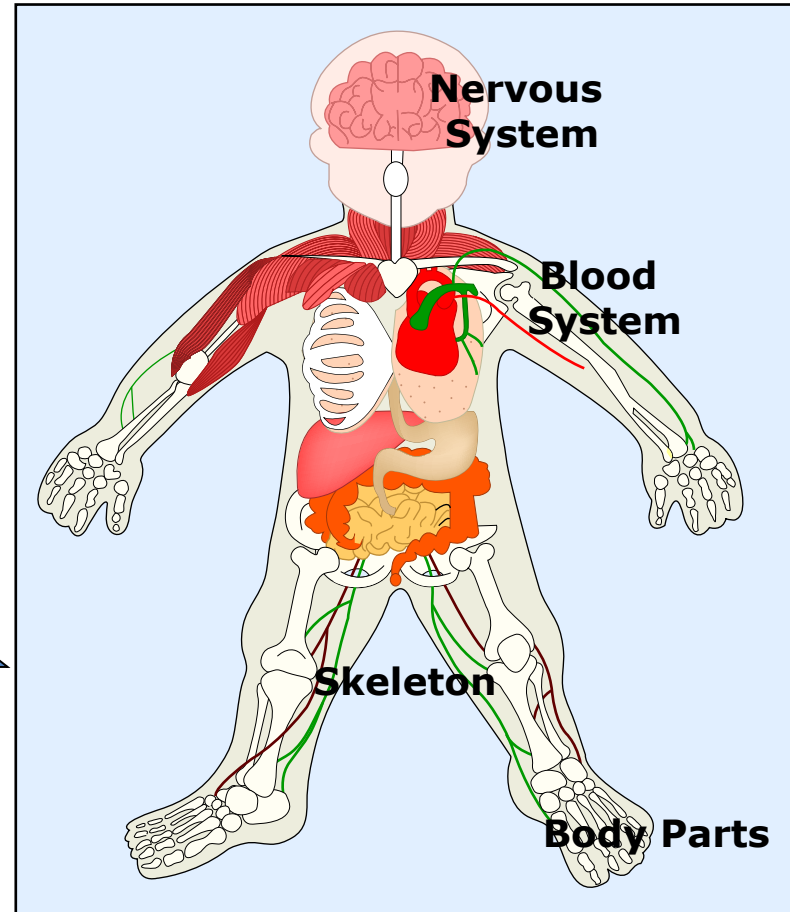

April 9, 1860.

Phonautograph.

BC, barrel with opening at *C*; *c*, brass tube with membrane and style at *b*, and movable piece *a*, by which the position of the nodal points can be regulated; *k*, handle to turn cylinder (*A*) covered with lampblack paper.

People for Innovation

Characteristics of COINs members

Don't be a star, be a galaxy!

Knowledge Flow Optimization

Image by MIT OpenCourseWare.

Coolhunting

Coolhunting Process

Thank You