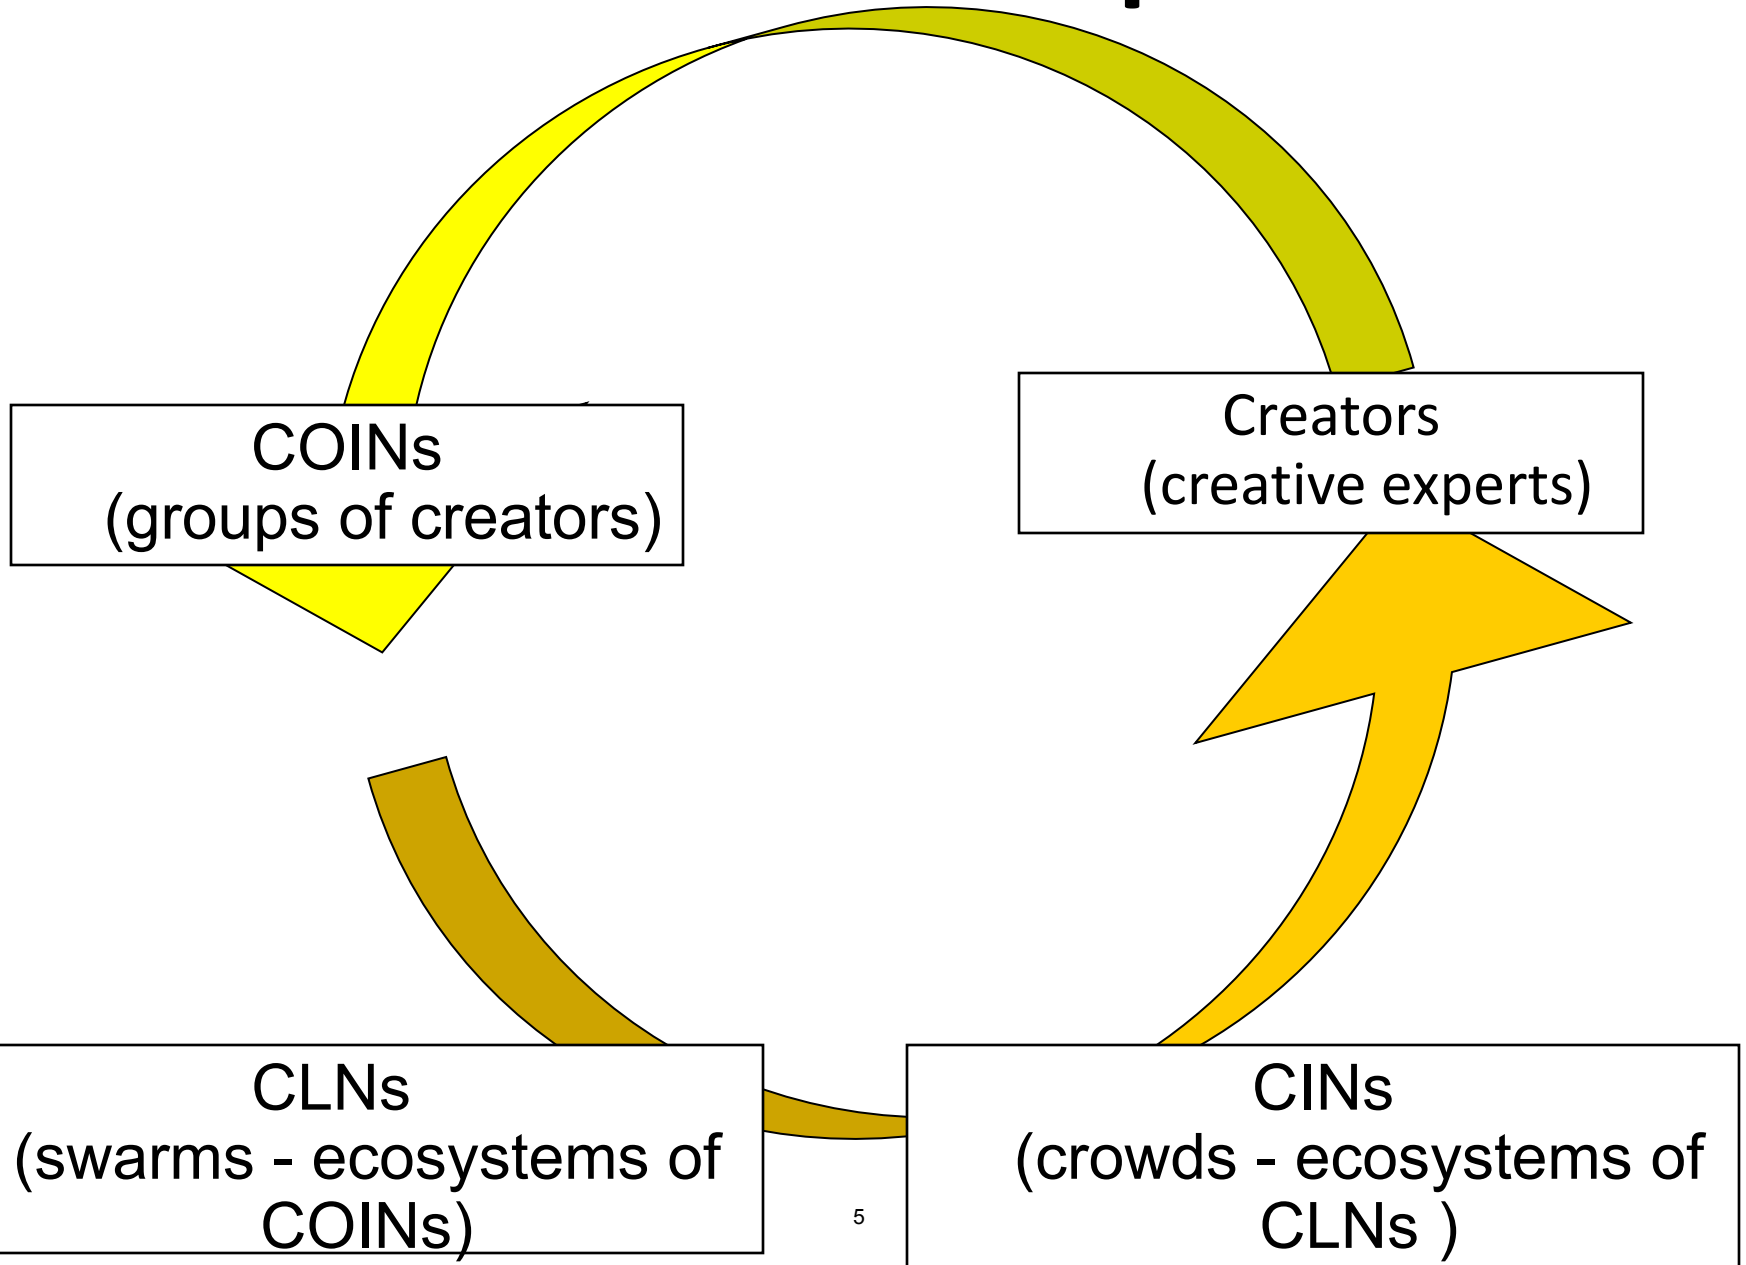

How Cool ideas develop