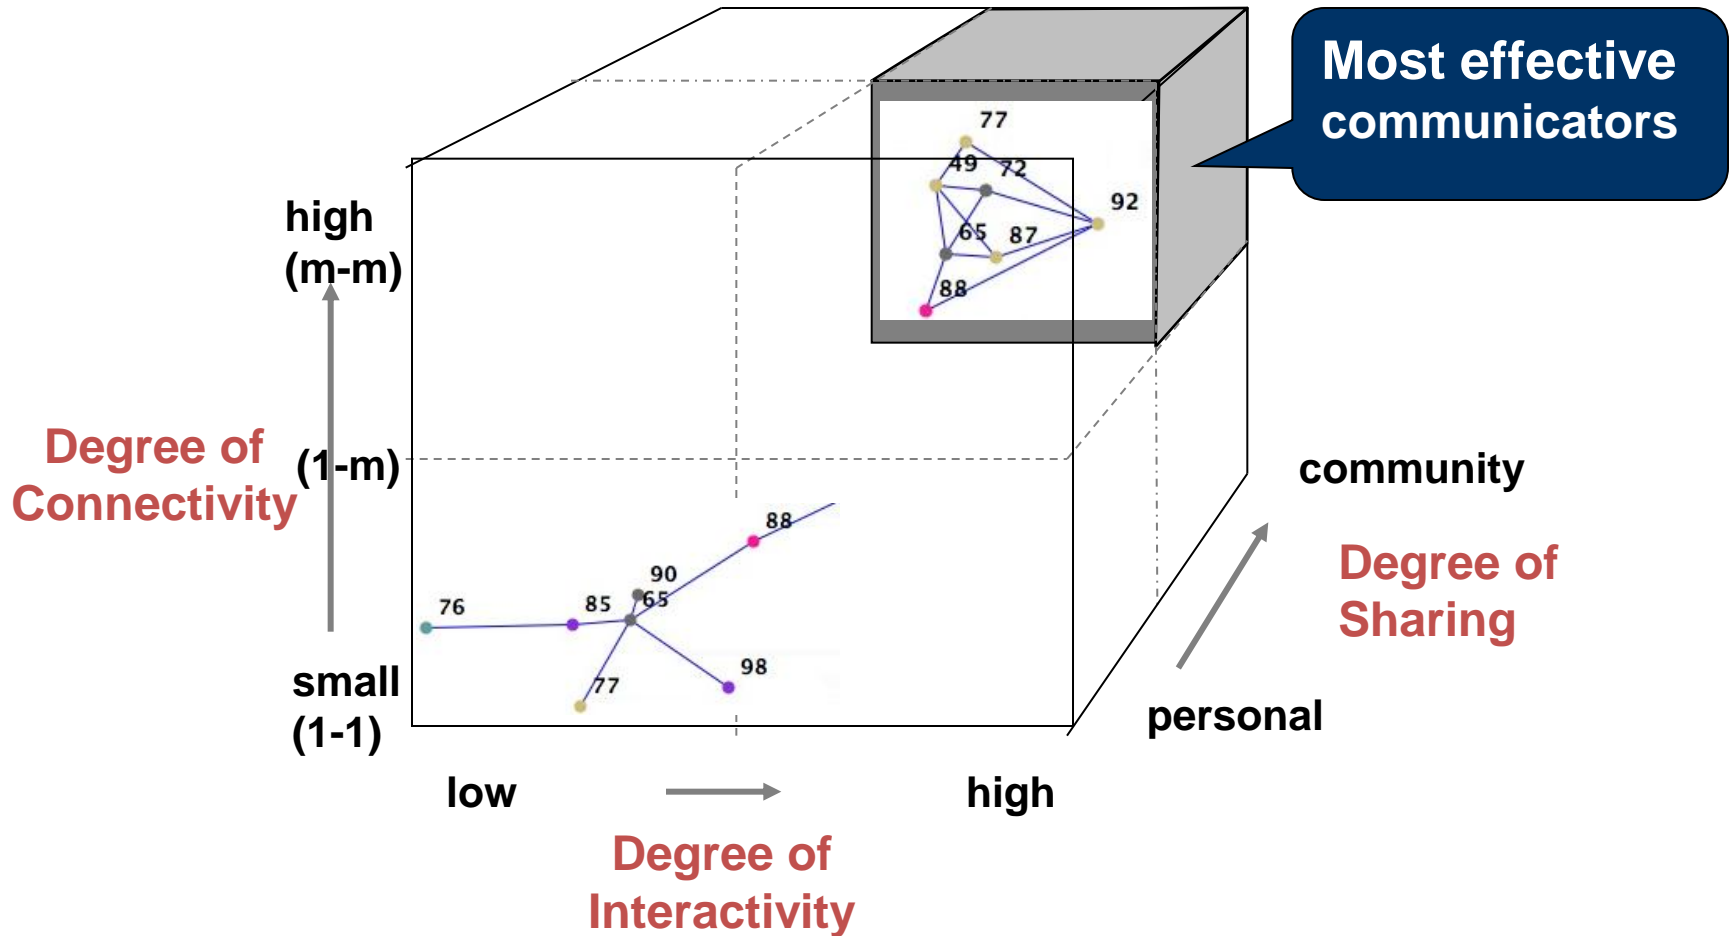

People for Innovation