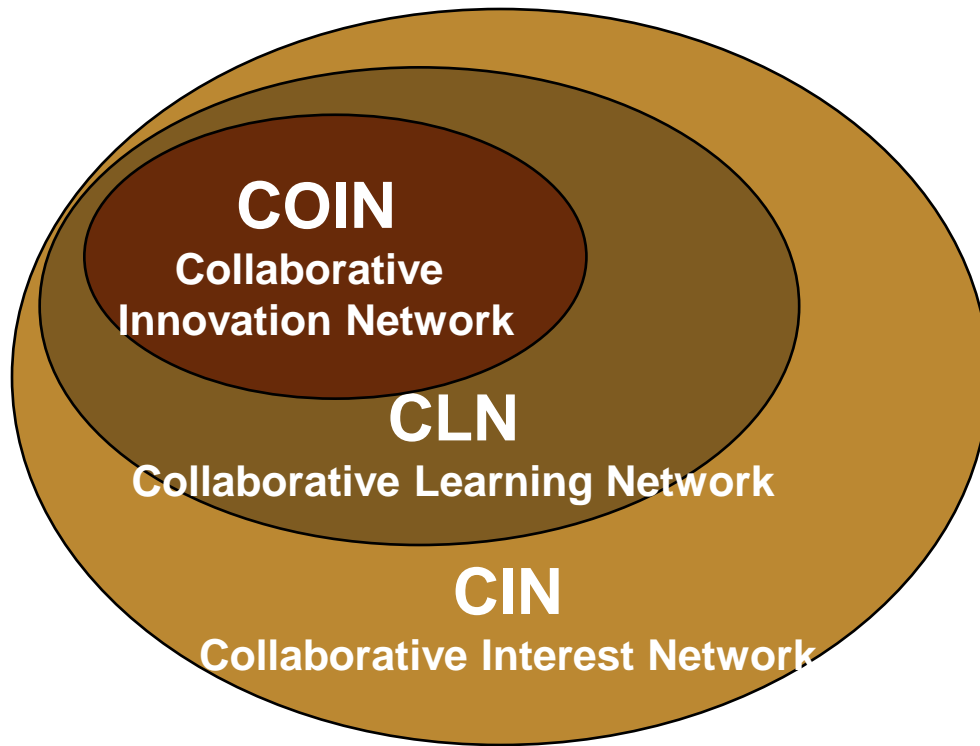

April 9, 1860.

Phonautograph.

BC, barrel with opening at *C*; *c*, brass tube with membrane and style at *b*, and movable piece *a*, by which the position of the nodal points can be regulated; *k*, handle to turn cylinder (*A*) covered with lampblack paper.

This image is in the public domain. Source: Wikipedia.

This image is in the public domain. Source: Wikipedia.

How Cool ideas develop

High-Performing Organizations operate as Collaborative Innovation Networks

Example:

Linux Creators

Linux Maintainers (debian)

Linux Users (Slashdot)

COIN

Collaborative
Innovation Network

Decayed: Nov 30, 2001 ← Aug 4, 2002 Time frame: Aug 5, 2002 ← Sep 4, 2002 Reference: Nov 30, 2001 ← Sep 4, 2002 Active Persons: 54 Active Edges: 221 Row: Aug 5, 2002(249)